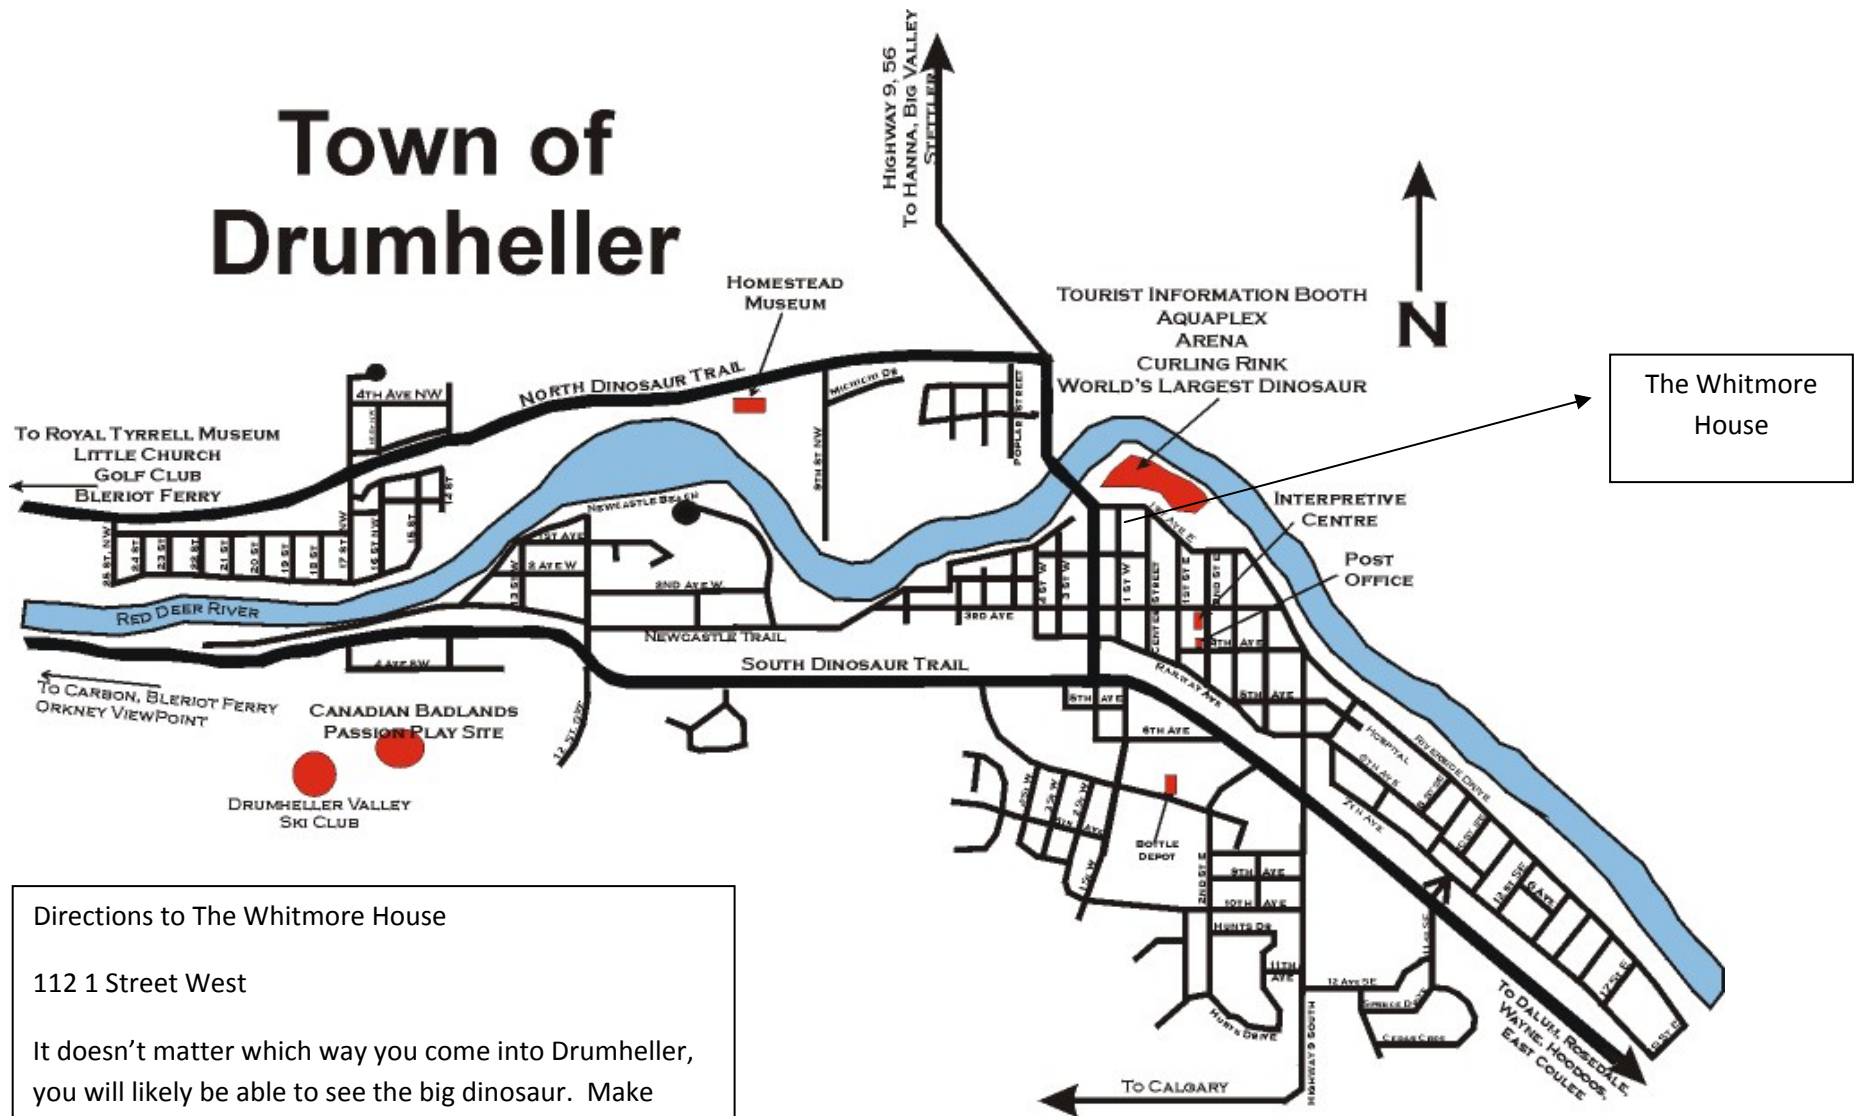

Town of Drumheller

The Whitmore House

Directions to The Whitmore House

112 1 Street West

It doesn't matter which way you come into Drumheller, you will likely be able to see the big dinosaur. Make your way to him, because you will be staying across the street from it. It's the second house south of the Dino. Give us a call when you arrive and we'll give you the code to get the keys: 403-820-2482